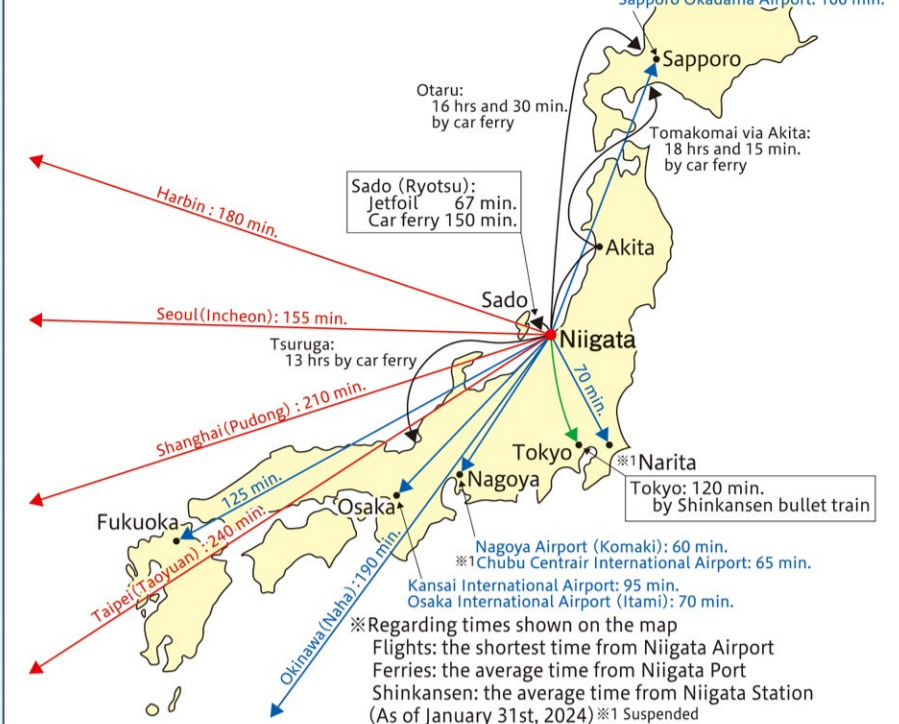

Niigata City's Sister Cities

Access

Niigata City Map

Map Legend			
	City Boundaries		Prefectural Government Office
	Ward Boundaries		City Office
	Shinkansen		Ward Office
	Japan Railroad Line		Government Office
	Expressway		Park/Historical Sport
	National Road		Post Office
	Prefectural Road		School
	Police Station		Factory
	Fire Station		Hospital
	Shrine		Port