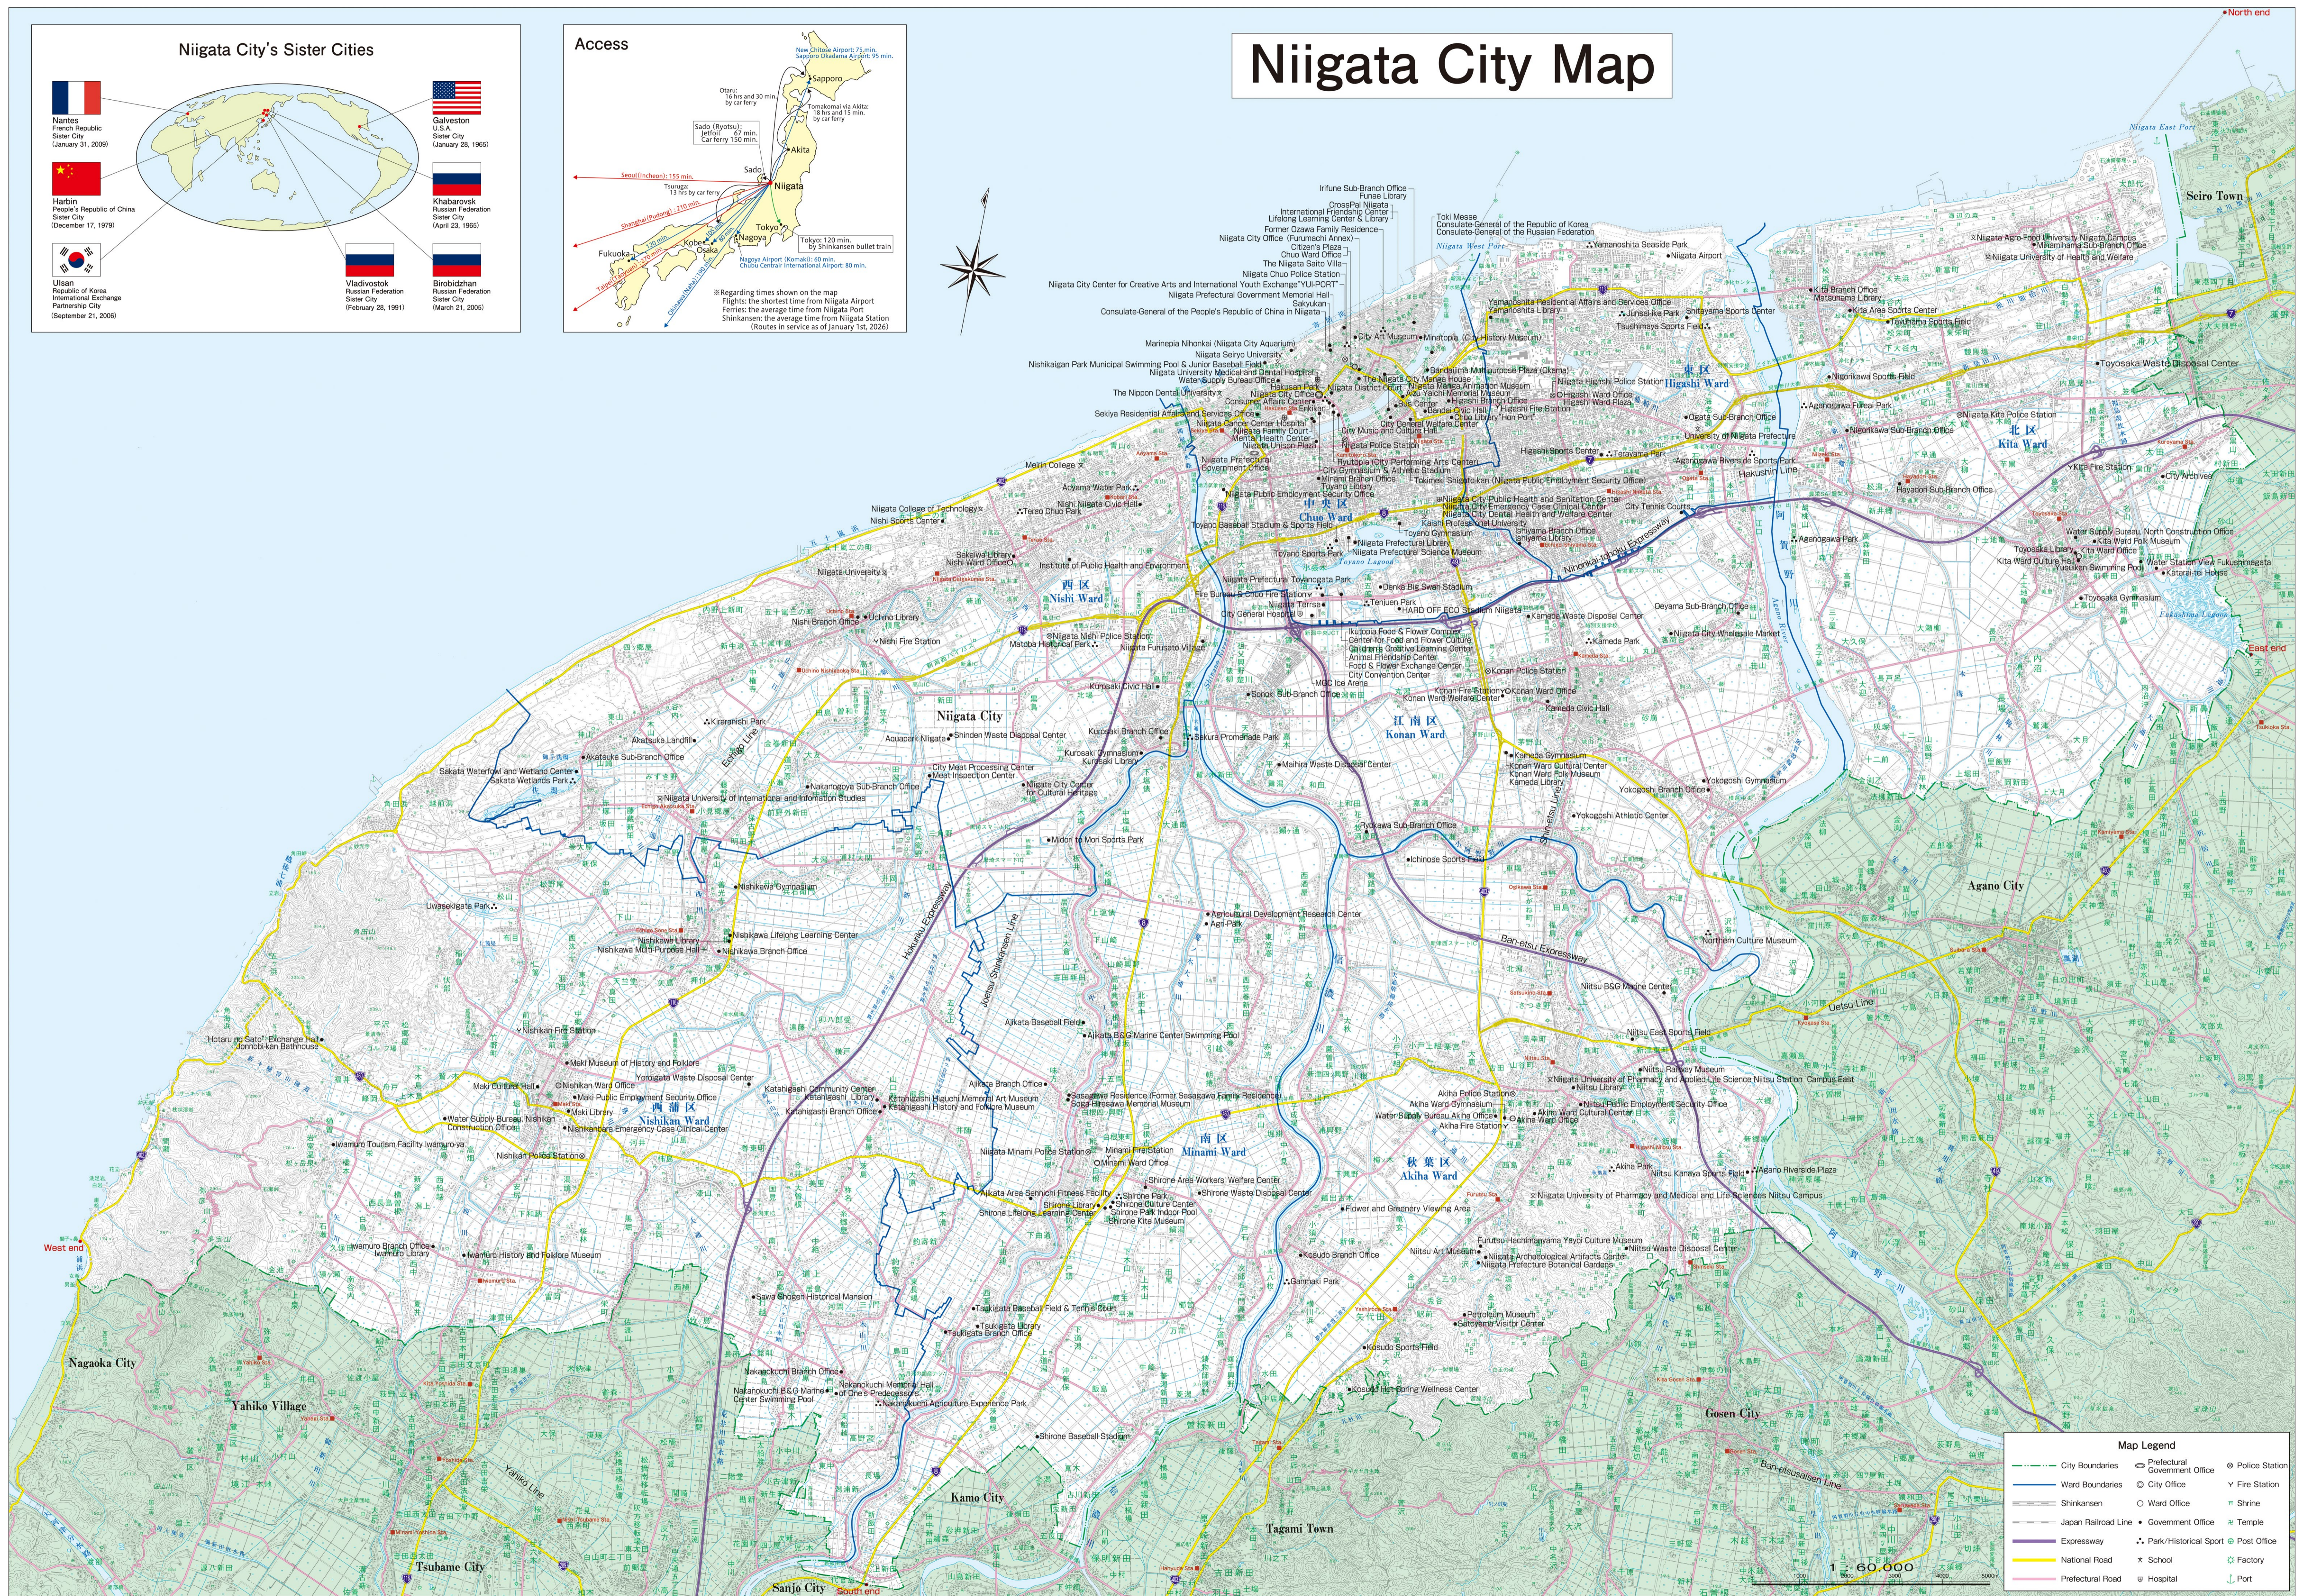

Niigata City Map

Map Legend			
	City Boundaries		Prefectural Government Office
	Ward Boundaries		City Office
	Shinkansen		Ward Office
	Japan Railroad Line		Government Office
	Expressway		Park/Historical Spot
	National Road		Post Office
	Prefectural Road		School
	Police Station		Hospital
	Fire Station		Port