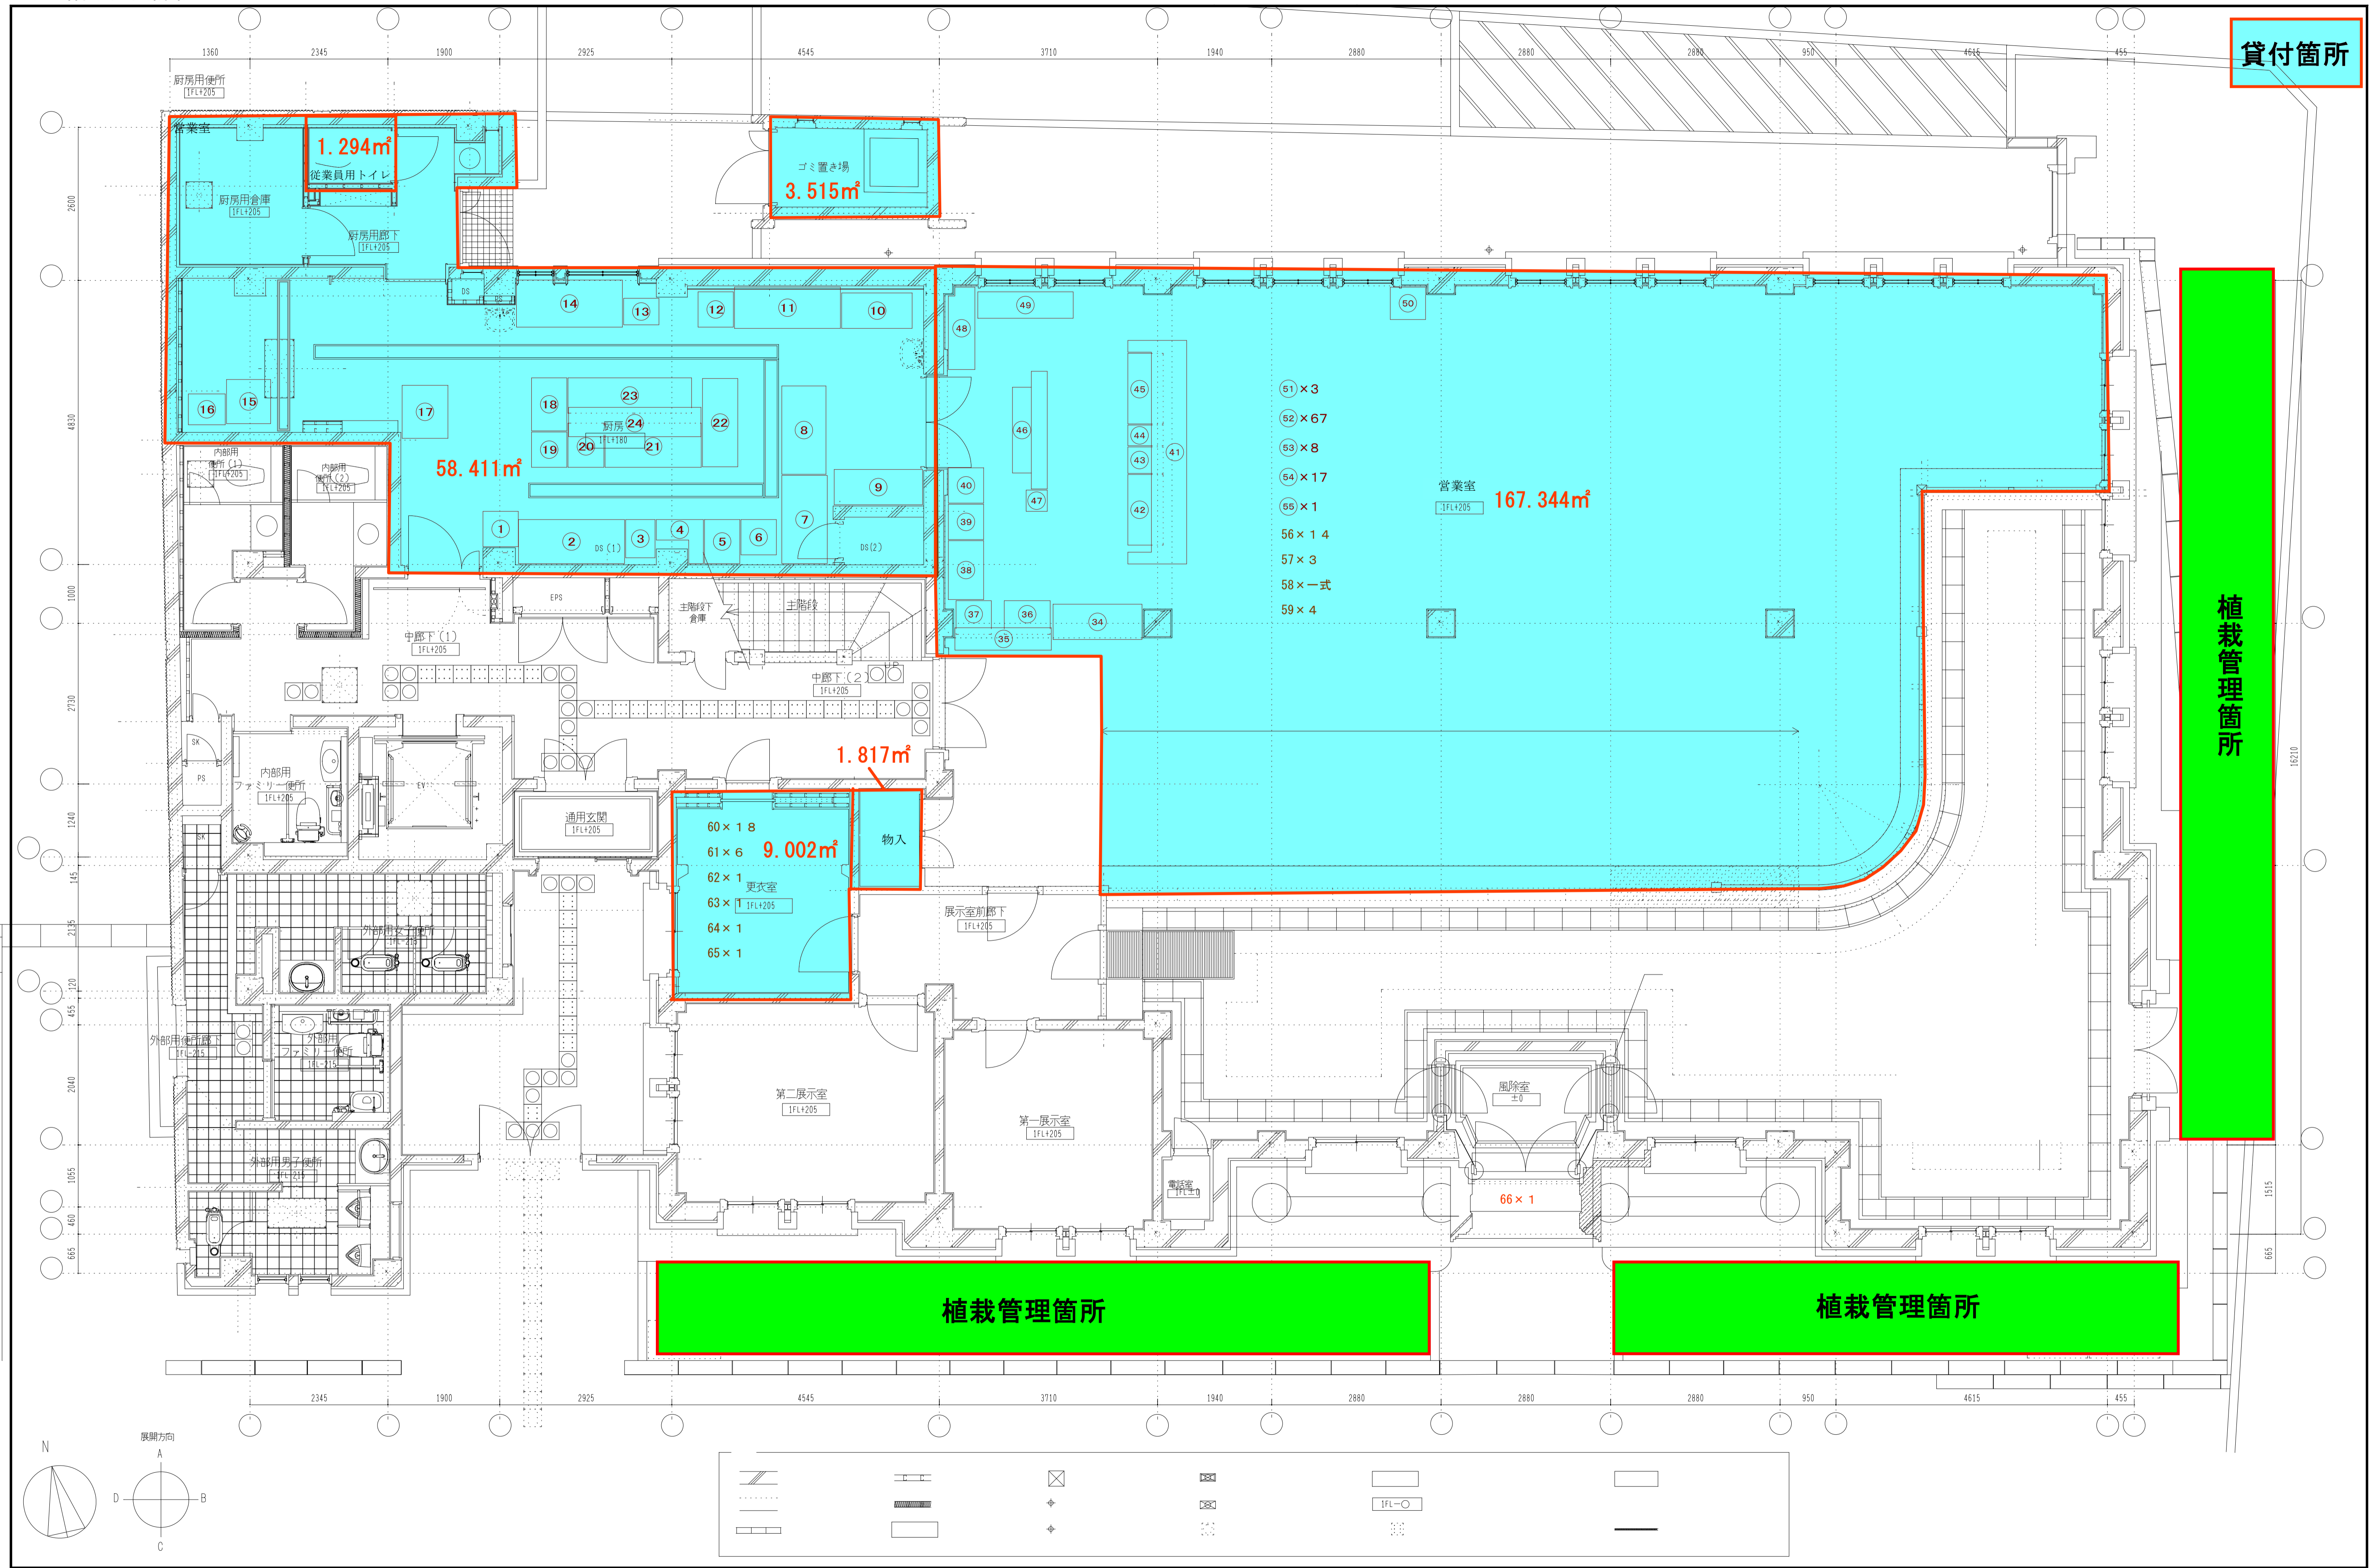

旧第四銀行住吉町支店

○ 1階平面図詳細

revisions		project no.	1階平面図	図面No.
		date	scale 1/50	
		drawn by	designed by	checked by